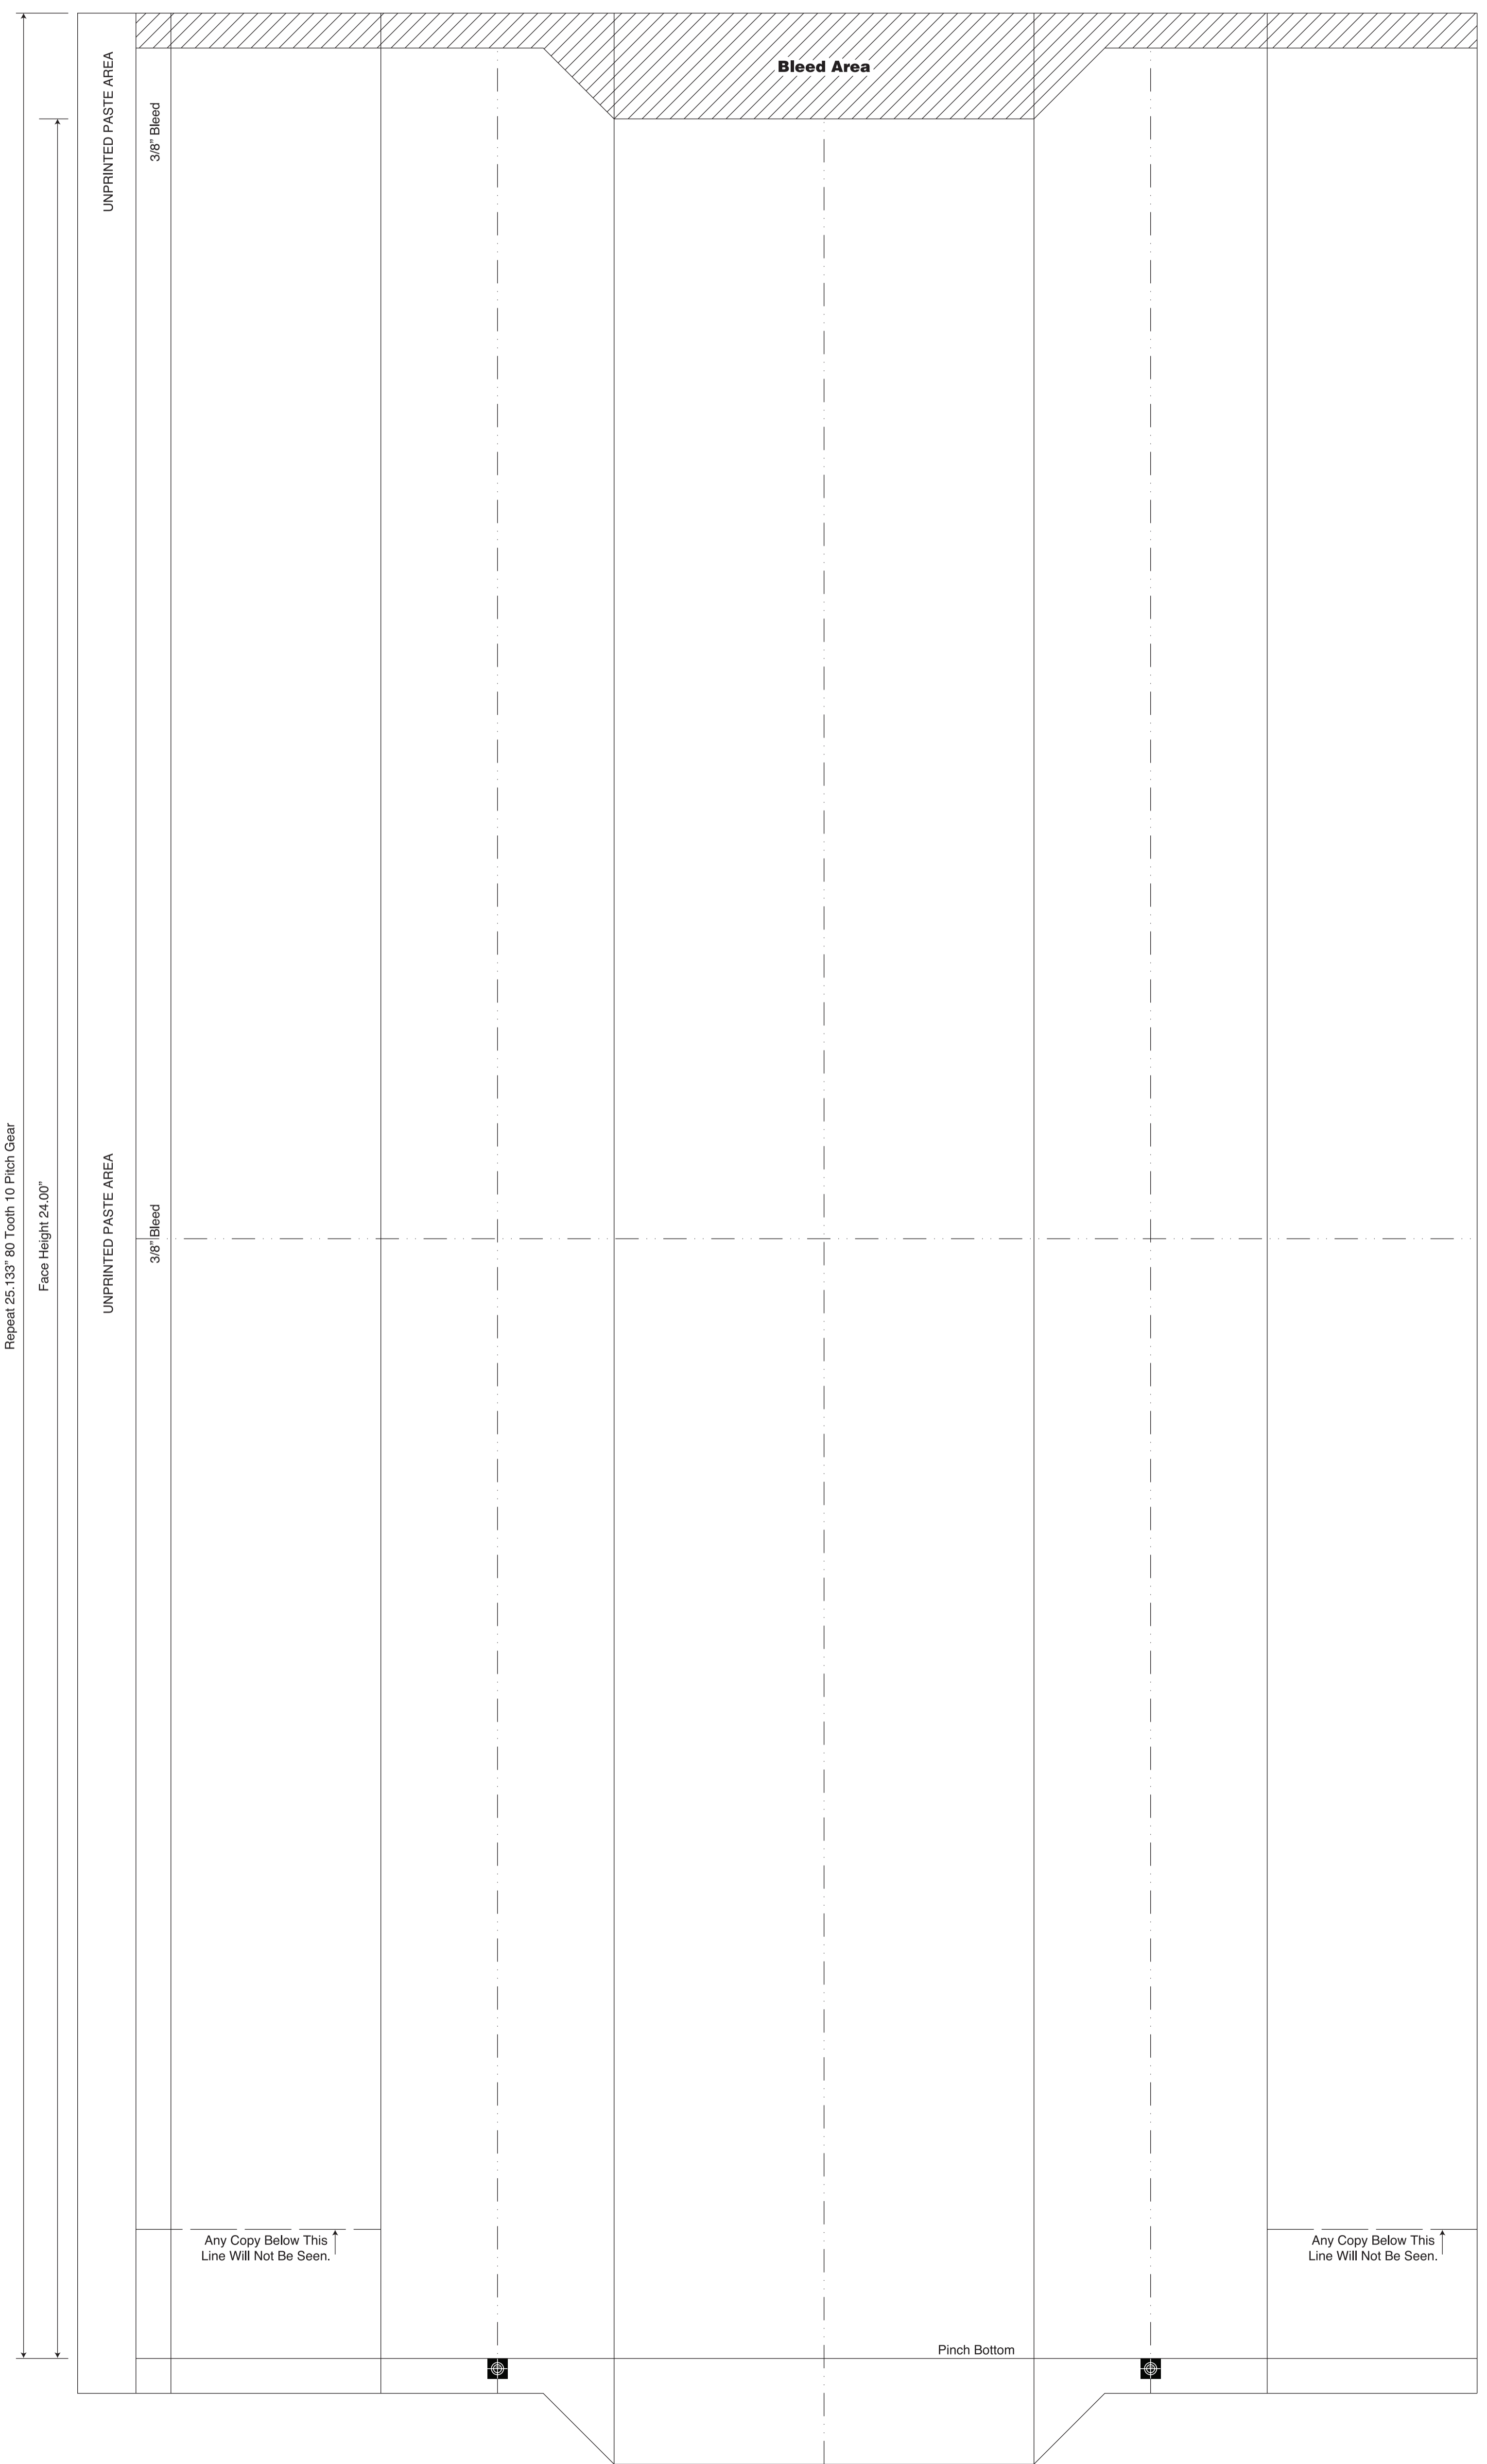

**DURO** BAG  
 A NOVOLEX BRAND  
 1 Duro Way  
 Walton, KY 41094  
 Duro.ArtDepartment@novolex.com  
 CREATED BY: B. Wallrawe  
 TECHNICAL:  
 Starting Web Width Is 15.00"

DESIGN GROUP:  
 Millinary Series

4 1/2 x 2 1/2 x 24

DATE: 2/9/16      SCALE: FULL

5/8" Paste    3/8" Bleed    1/2 Back - Right Side 2 1/4"    Gusset 2 1/2"    Face 4 1/2"    Gusset 2 1/2"    1/2 Back - Left Side 2 1/4"

Repeat 25.133" 80 Tooth 10 Pitch Gear  
 Face Height 24.00"